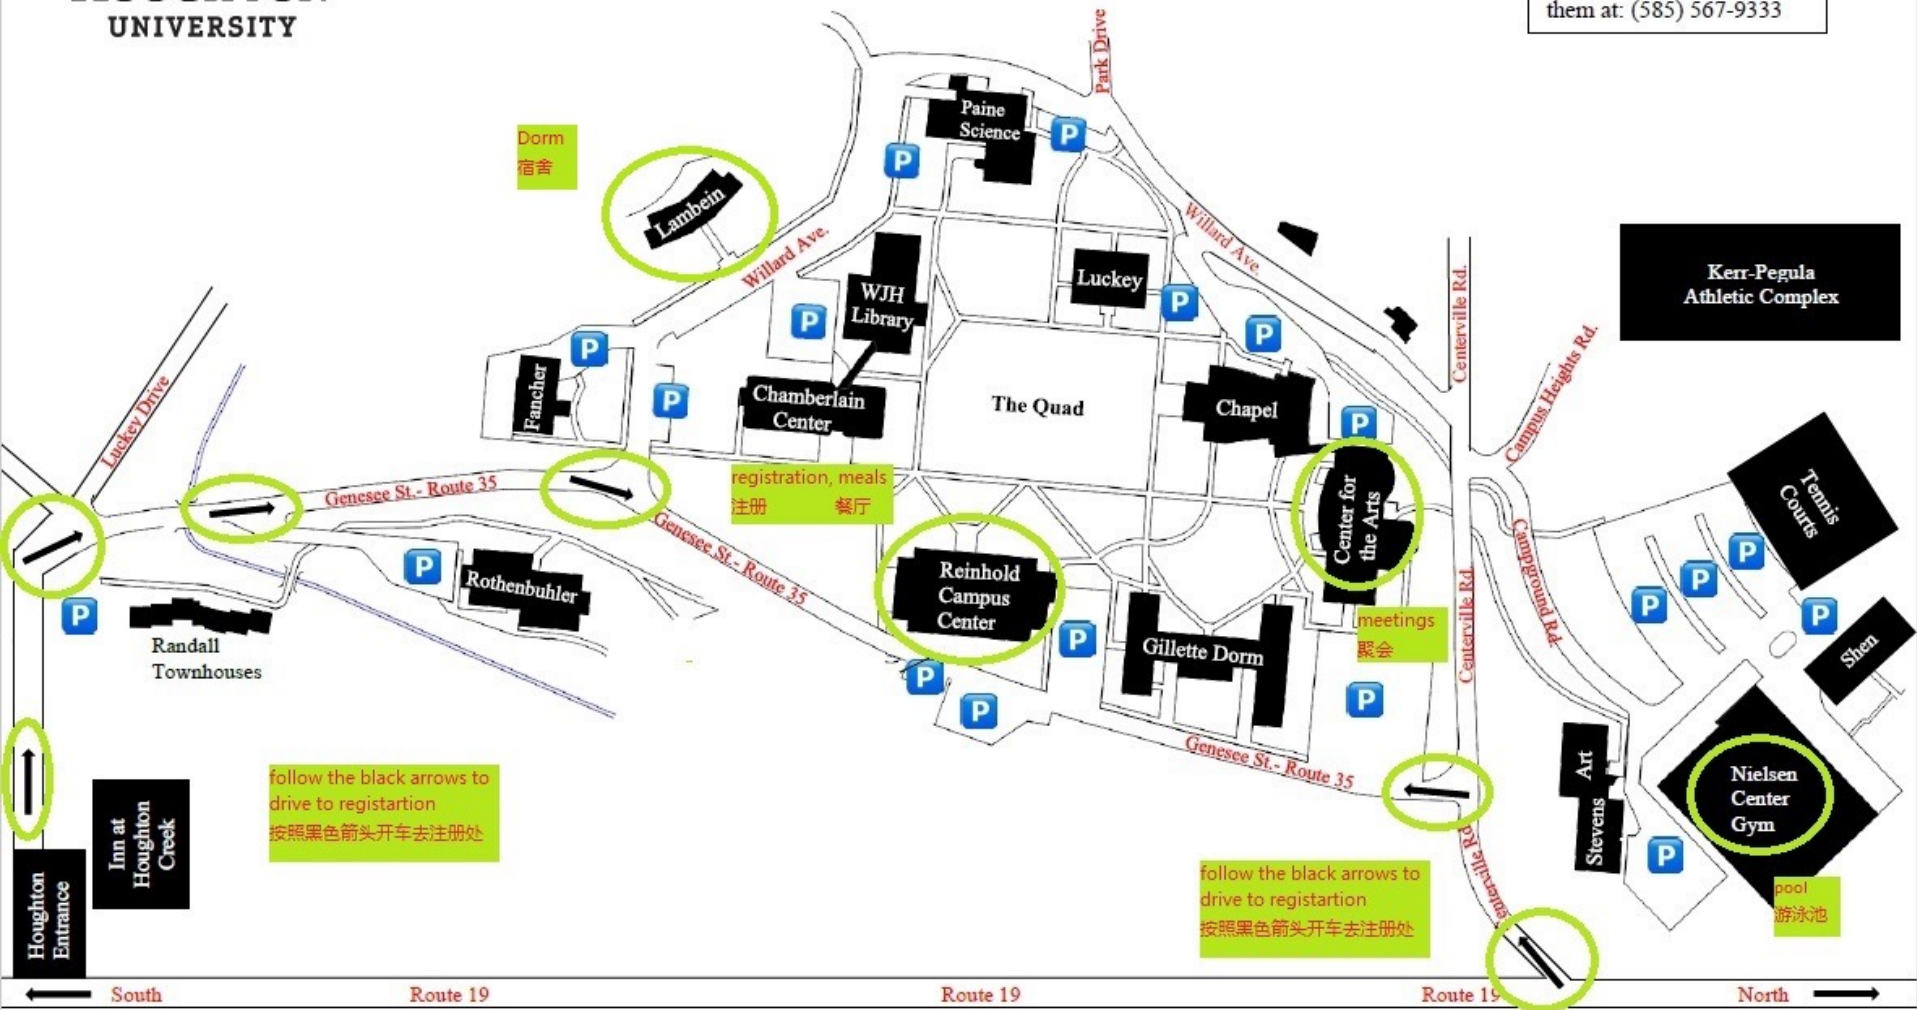

# Houghton University Main Campus Map

Safety and Security are on duty 24-hours a day. In an emergency, you can reach them at: (585) 567-9333

follow the black arrows to drive to registration  
 按照黑色箭头开车去注册处

**Connecting to Houghton Guest Wi-Fi:** Connect to the HU-GuestRegistration network. Complete your basic information. After that, a code will be emailed and texted to you. Connect to the HU-Wi-Fi network; it will ask you to enter a password (this is the code that you received when you completed your guest registration).